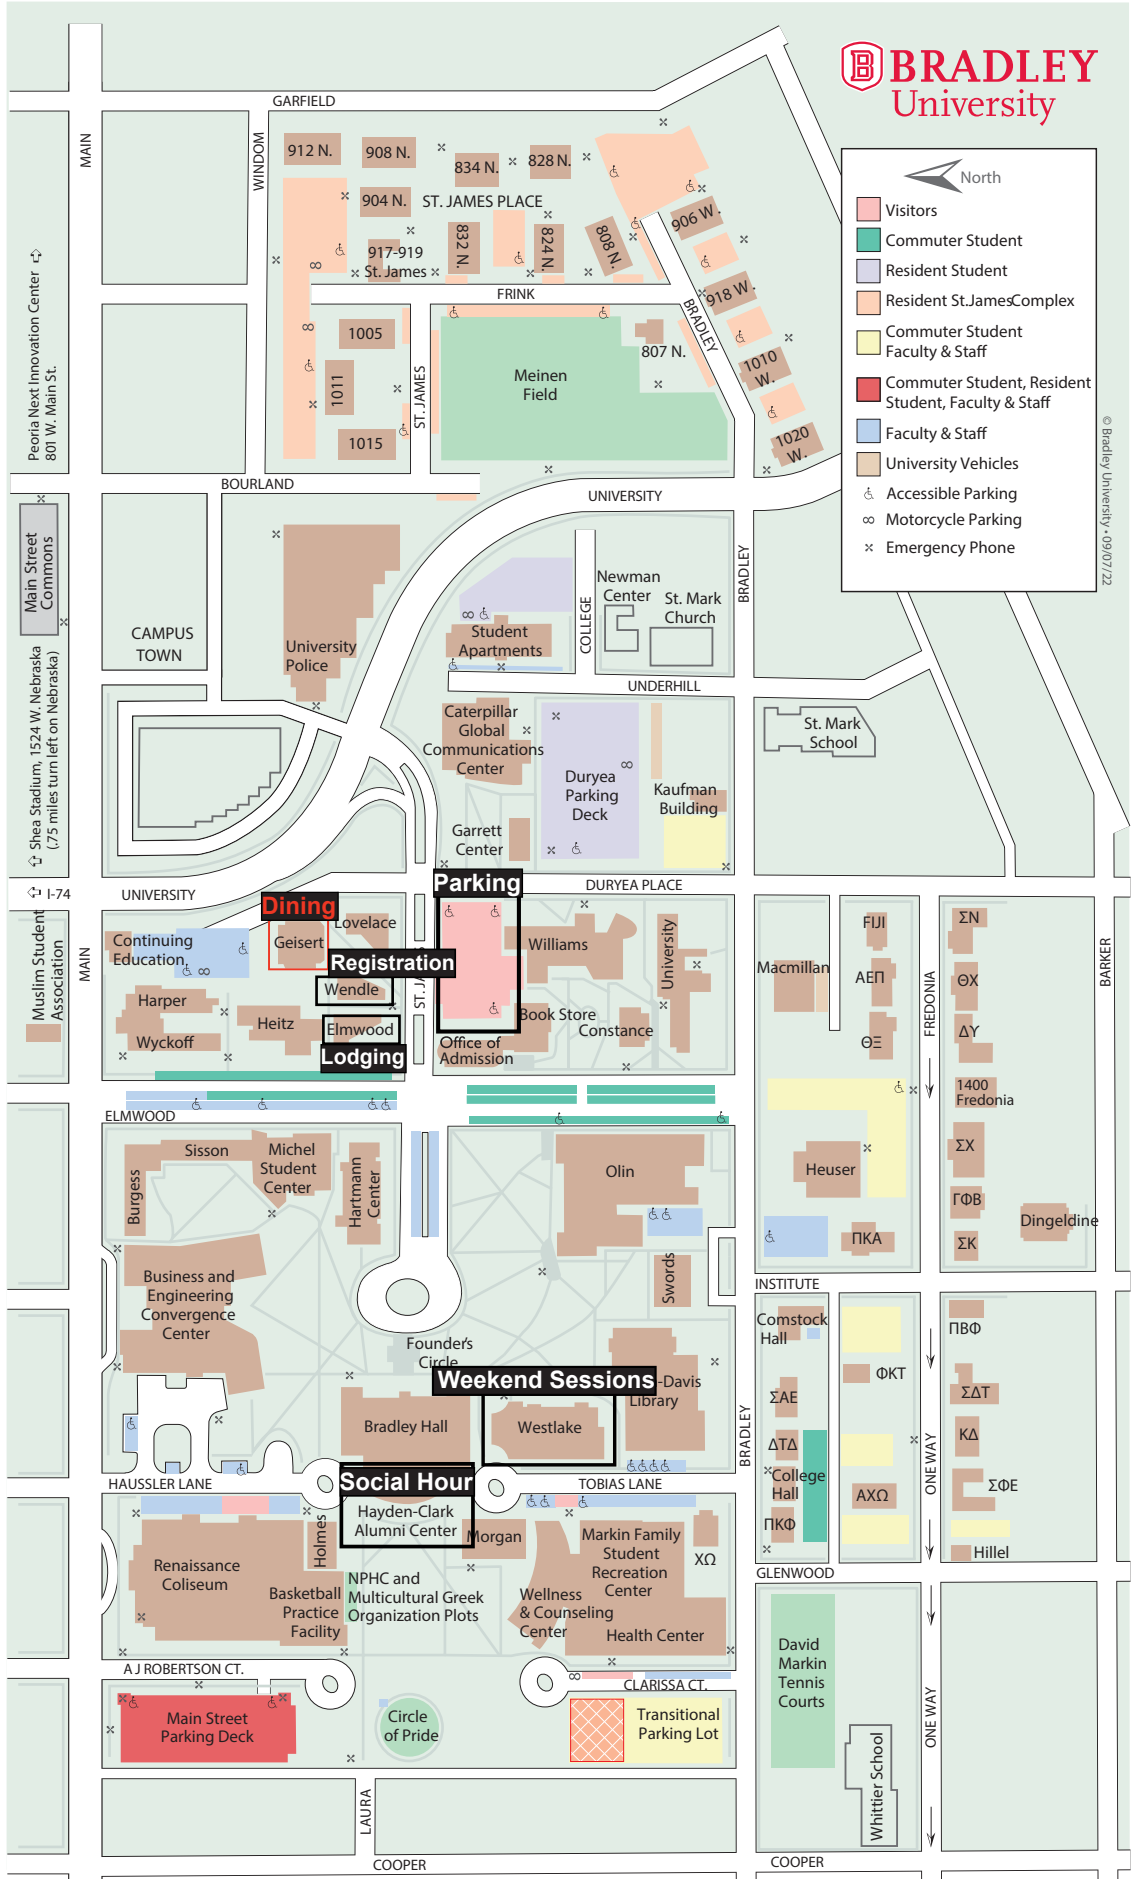

- Visitors
- Commuter Student
- Resident Student
- Resident St.JamesComplex
- Commuter Student Faculty & Staff
- Commuter Student, Resident Student, Faculty & Staff
- Faculty & Staff
- University Vehicles
- Accessible Parking
- Motorcycle Parking
- Emergency Phone

© Bradley University • 09/07/22

 Peoria Next Innovation Center ⇄
 801 W. Main St.

Main Street Commons

 Shea Stadium, 1524 W. Nebraska
 (.75 miles turn left on Nebraska)

I-74

Muslim Student Association

ELMWOOD

HAUSSLER LANE

A.J. ROBERTSON CT.

CLARISSA CT.

LAURA

COOPER

FIJI
 AEP
 ΘΕ
 Macmillan
 Heuser
 ΠΚΑ

ΣΝ
 ΘΧ
 ΔΥ
 1400 Fredonia
 ΣΧ
 ΓΦΒ
 ΣΚ
 Dingeldine

INSTITUTE
 Comstock Hall
 ΣΑΕ
 ΔΤΔ
 ΠΚΦ
 College Hall
 AXΩ